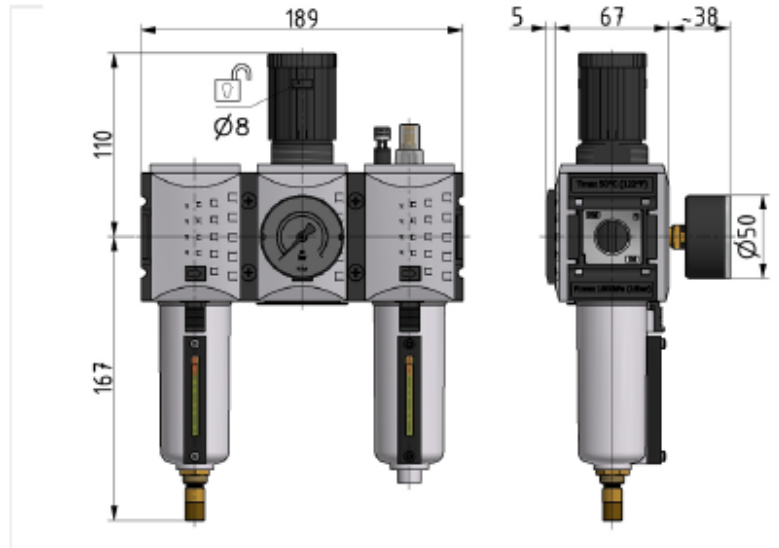

Fully-automatic: