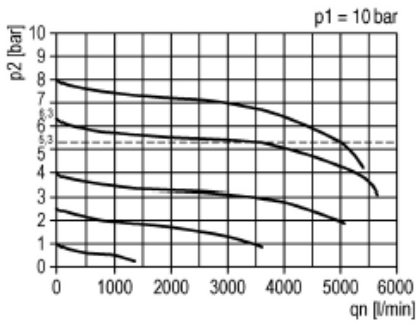

flow characteristic