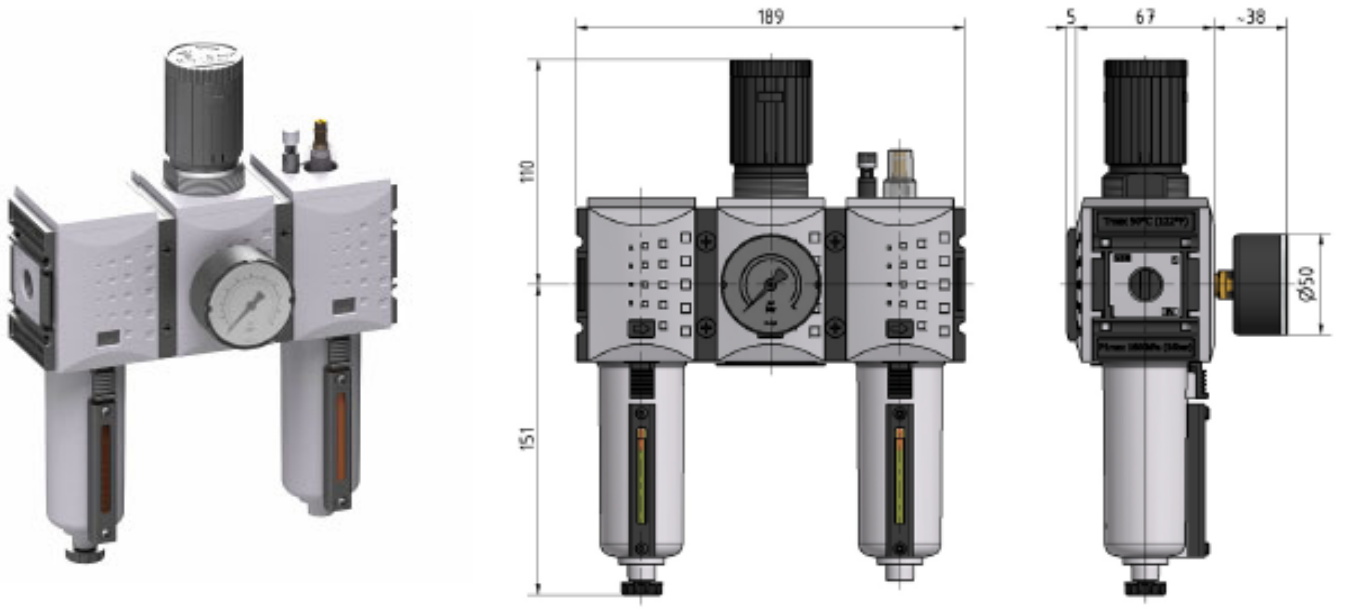

Accessories / spare parts

Art. No.	Type No.	Description
100043	H 852	Mounting bracket, incl. 2 screws
100044	WK 102	Wall bracket, incl. 2 screws
100045	KP 200	Joiner set, incl. 2 screws
100135	BSF 12	Polycarbonate bowl, incl. bowl guard
100215	BSL 12	Polycarbonate bowl, incl. bowl guard for oiler
100136	MF 12	Metal bowl, incl. sight glass
100216	ML 12	Metal bowl, incl. sight glass for oiler
100137	BSF 12-A	Polycarbonate bowl with automatic drain valve
100138	MF 12-A	Metal bowl, incl. sight glass, with automatic drain valve
100046	FU 33-55	Panel nut M42x1.5
100037	SS 32	Key lock
100331	WK 102-38	Wall bracket with connection thread G 3/8
100332	WK 102-12	Wall bracket with connection thread G 1/2
100333	WK 102-34	Wall bracket with connection thread G 3/4
152946	H 853	Mounting bracket with control panel nut M42x1.5
100139	844.6.905	Filter element 5 µm, cellpor
100214	901.7.990	Sight dome, polycarbonate
100047	22.7180.4	Seal kit for pressure regulator
100362	655.6.900	Automatic drain valve

Semi-automatic: